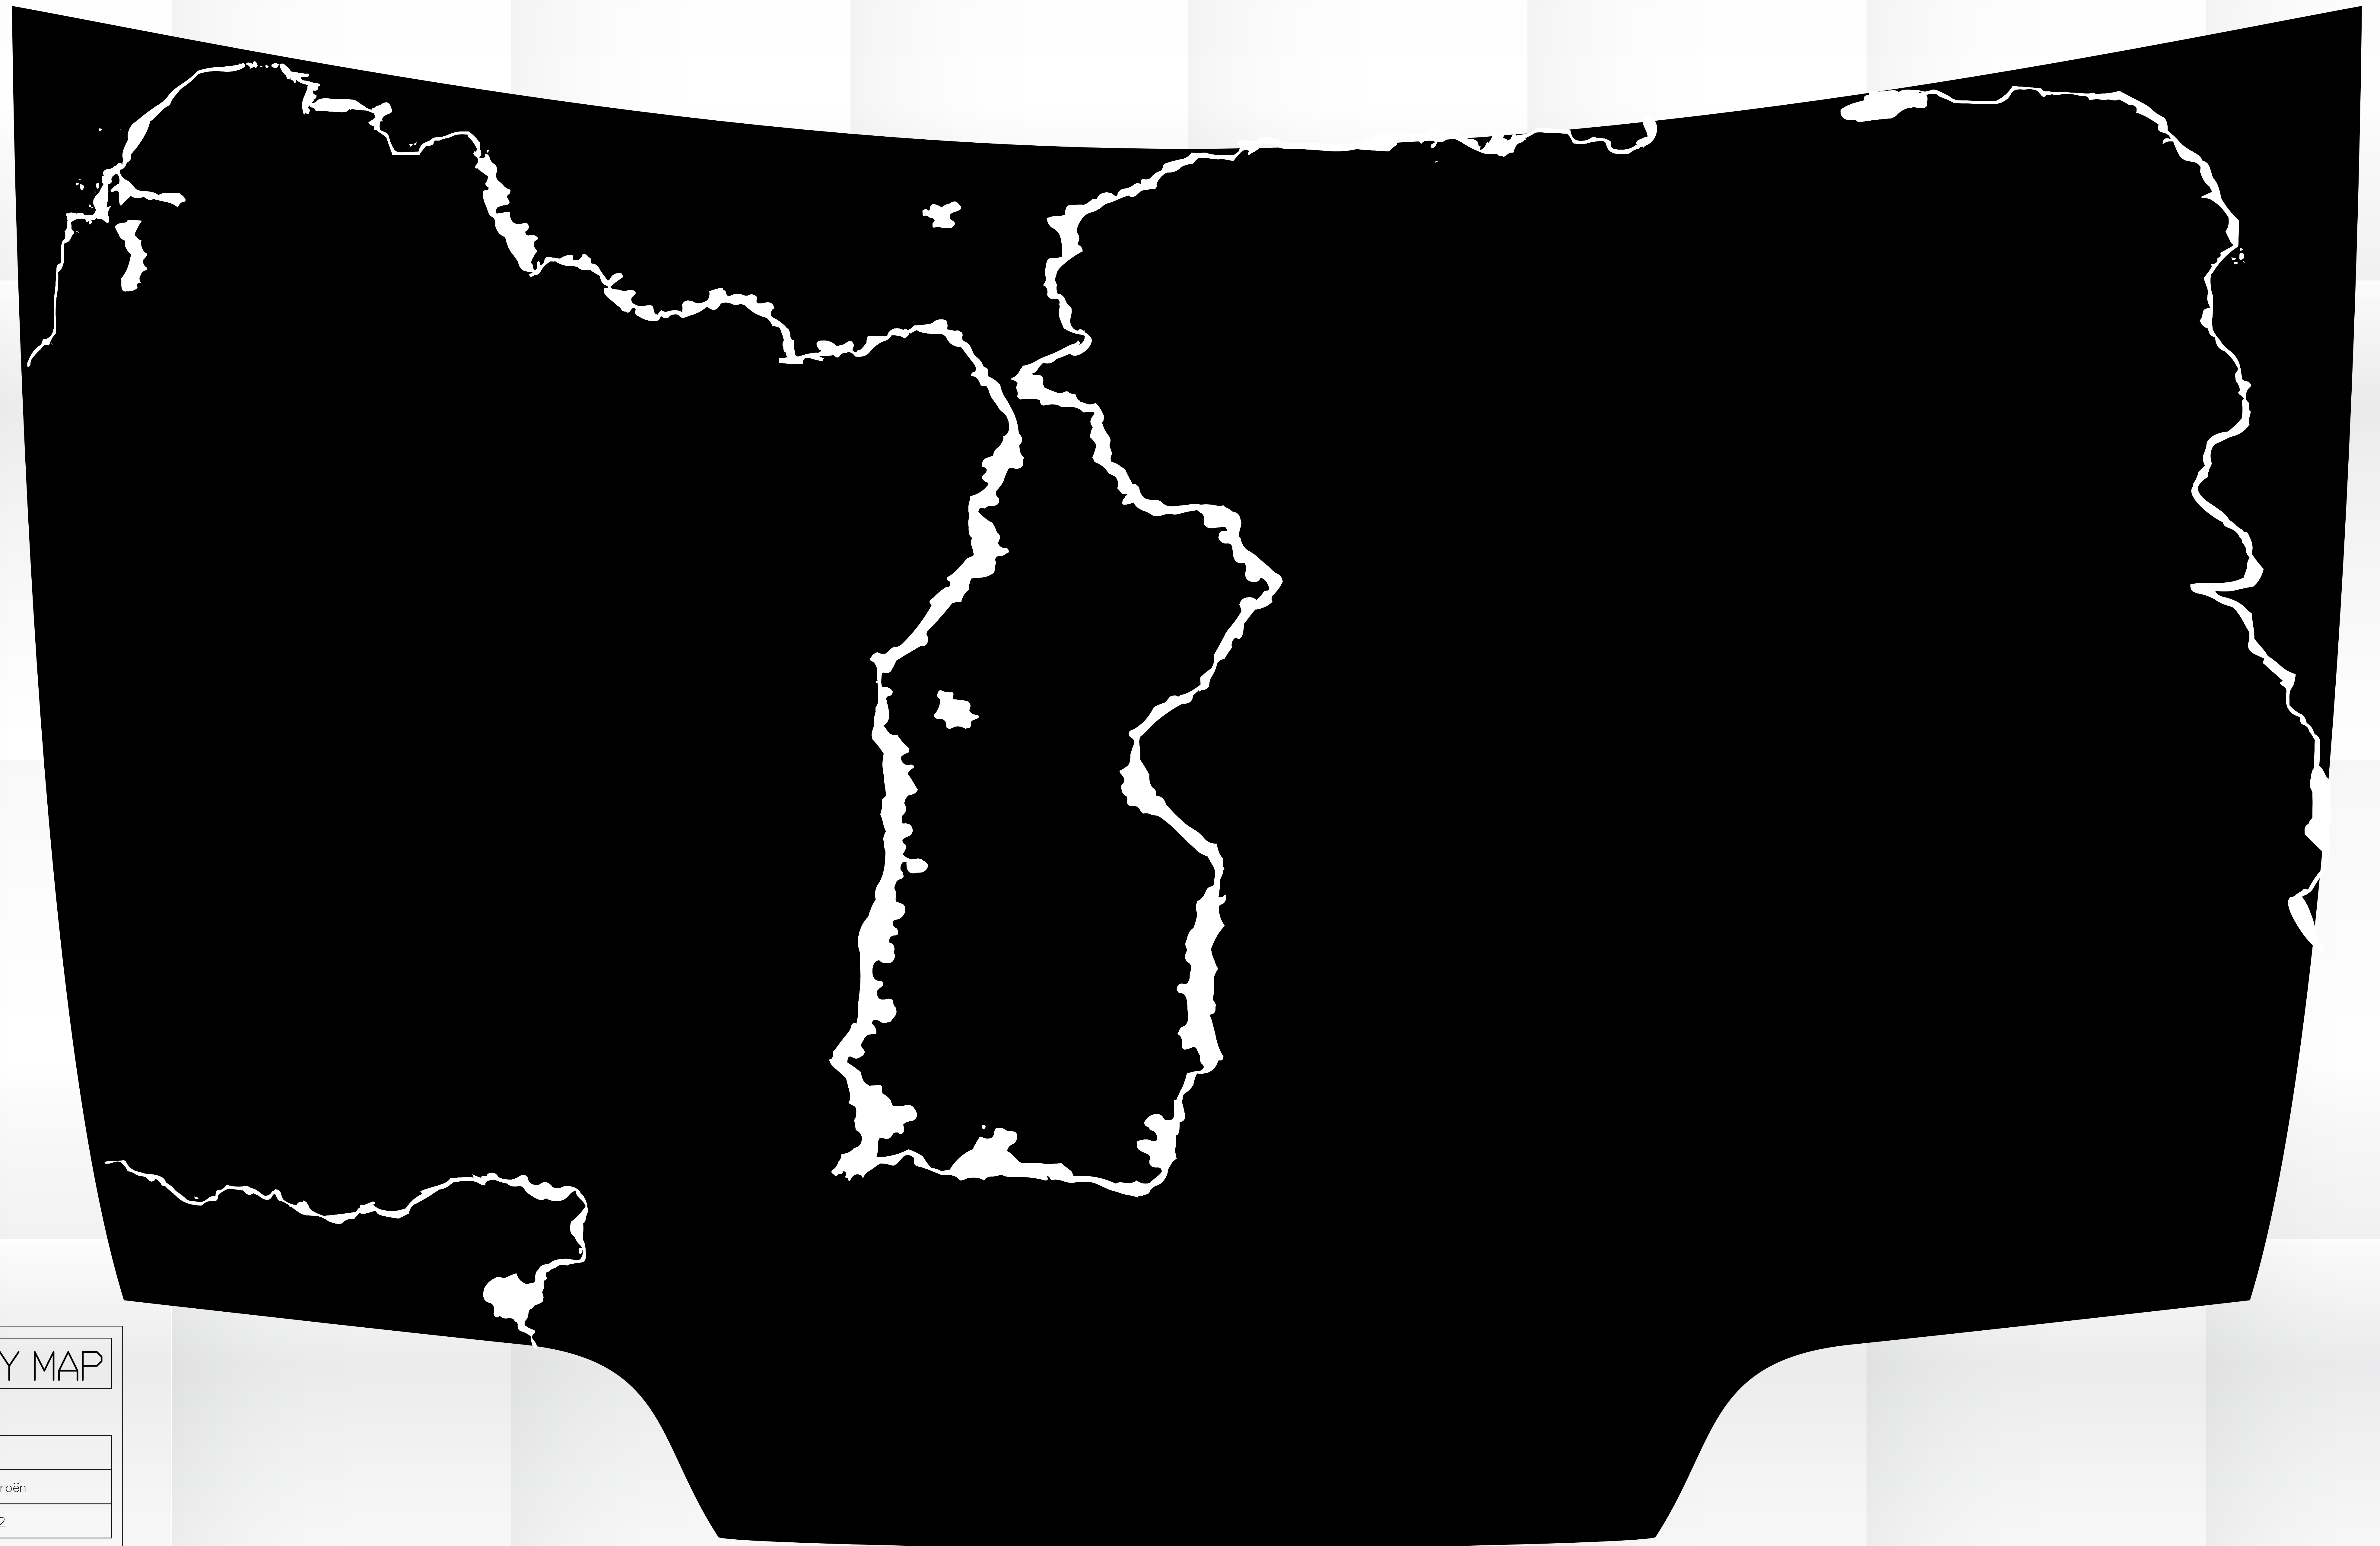

RUSTY MAP	
MODEL	ZX
BRAND	Citroën
SCALE	1:2
AUTHOR	Mathieu Tremblin
DATE	2008