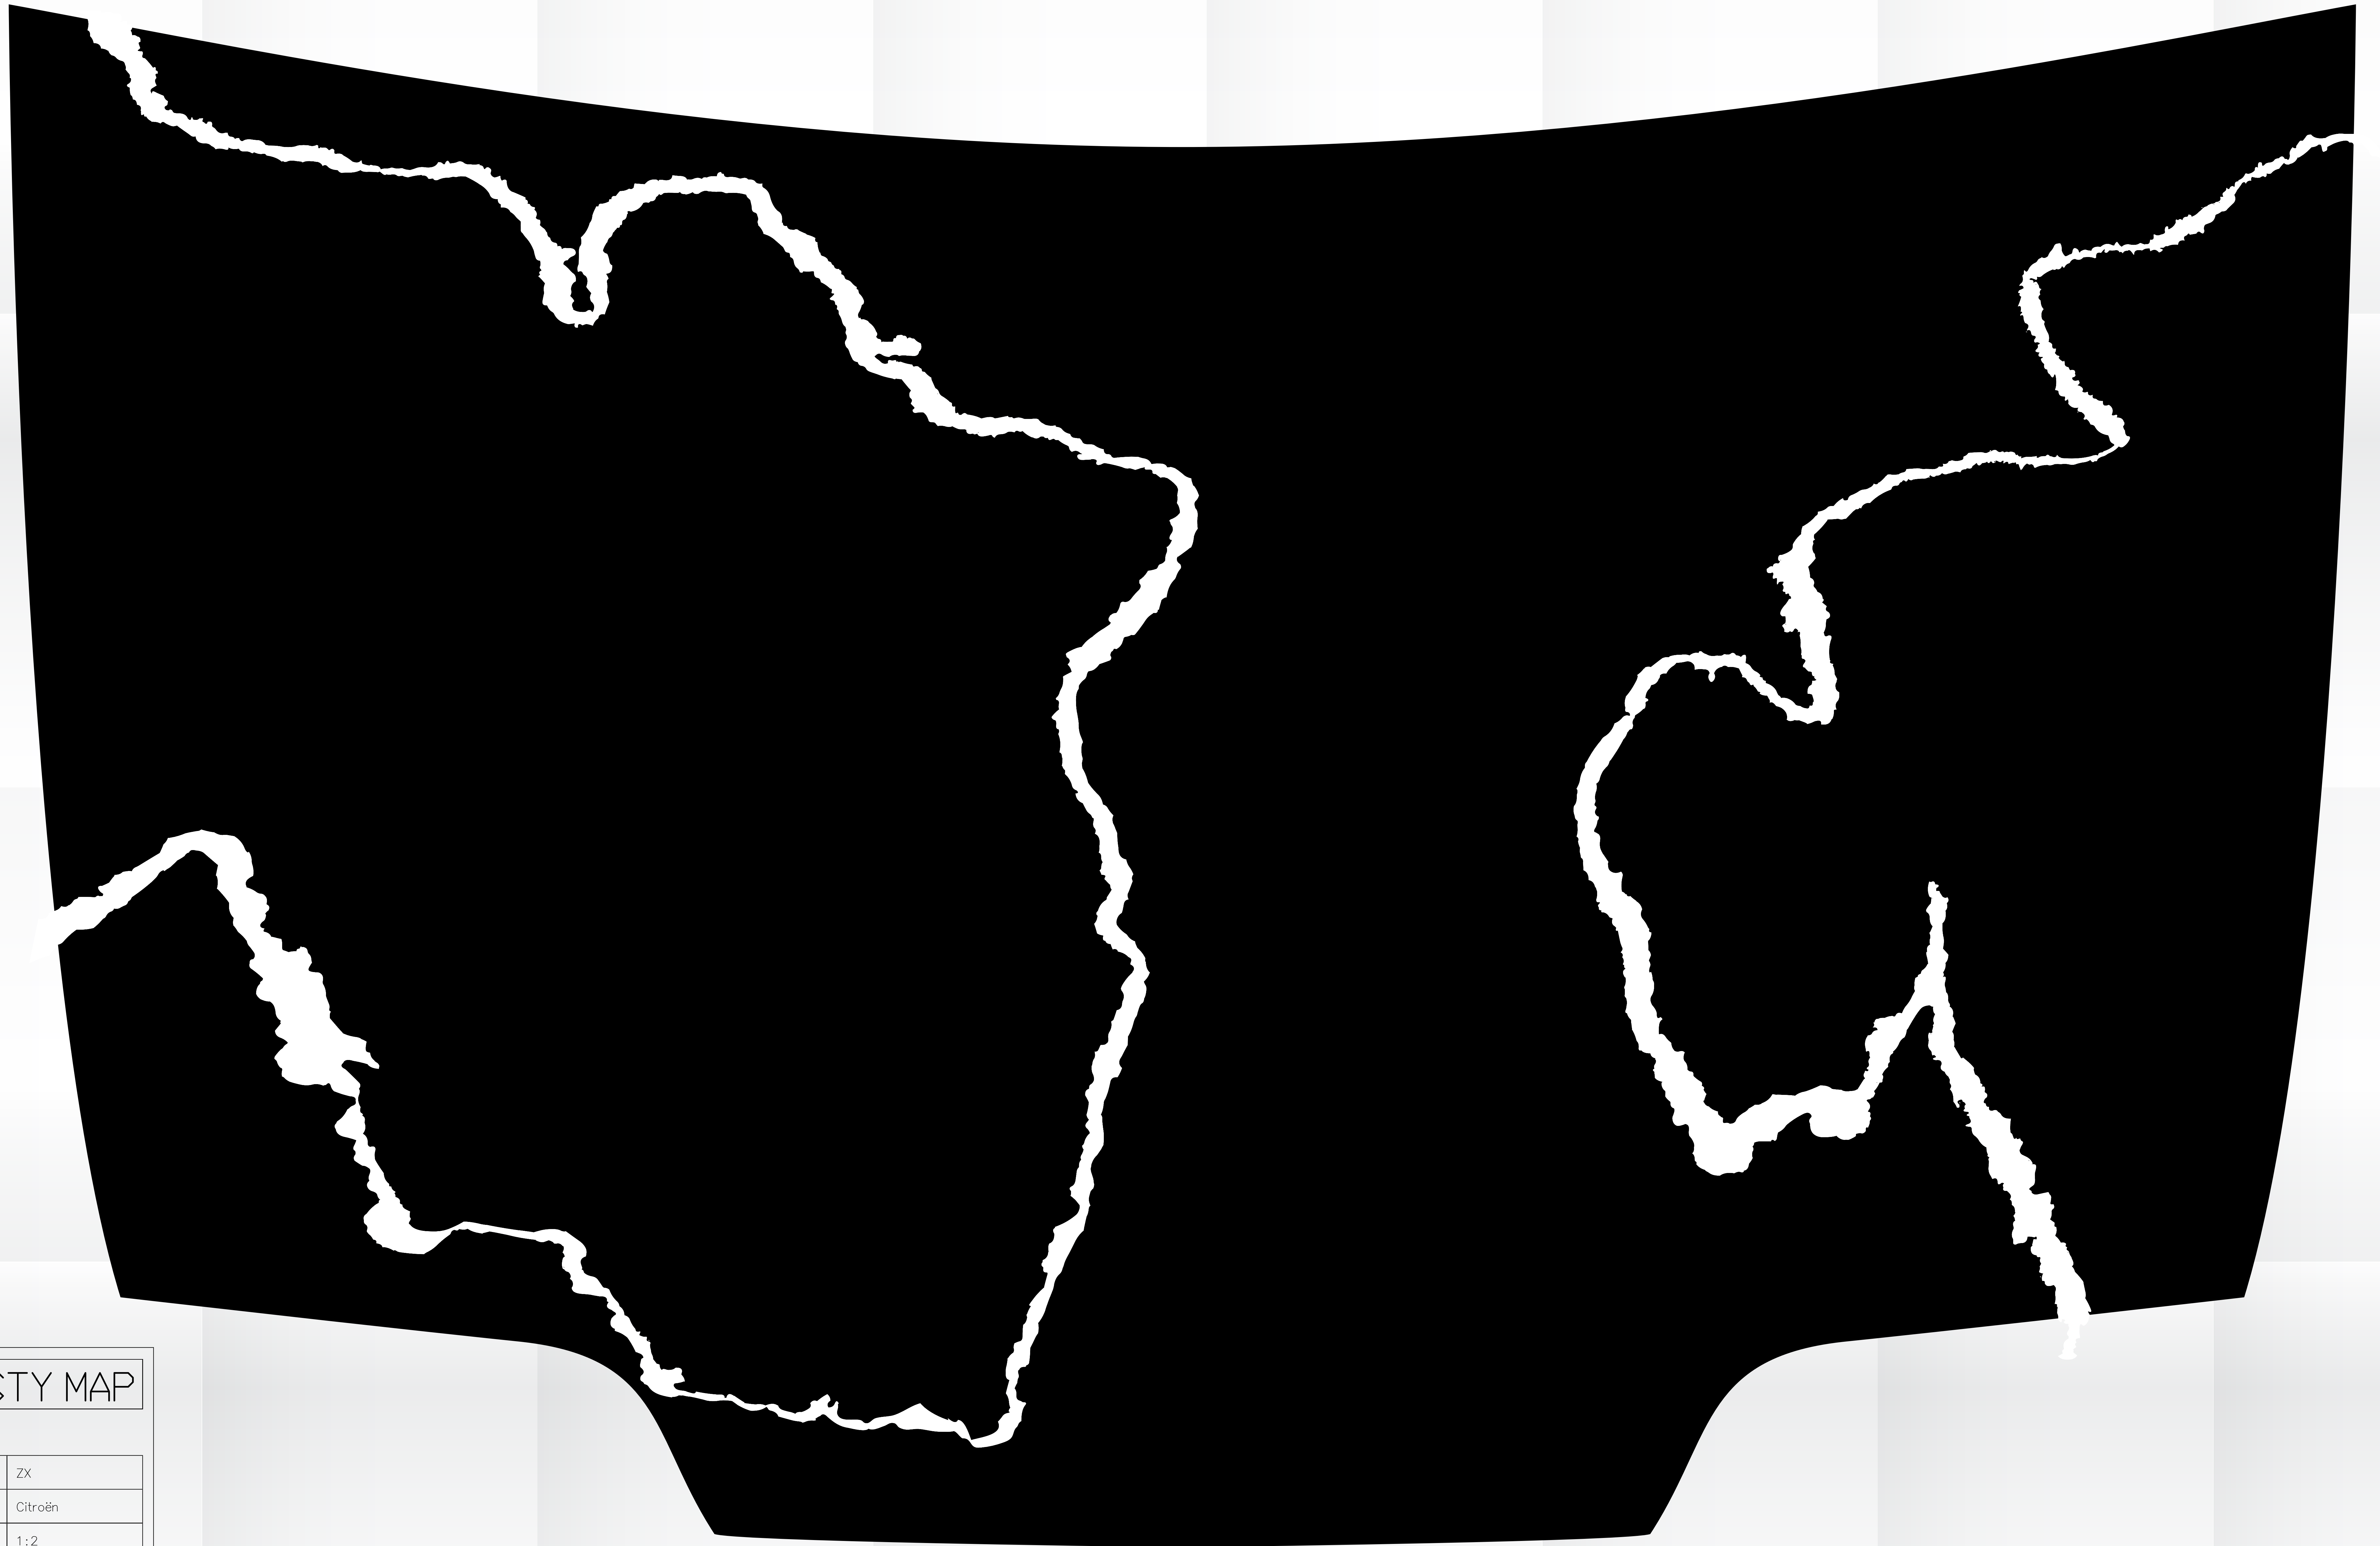

RUSTY MAP	
MODEL	ZX
BRAND	Citroën
SCALE	1:2
AUTHOR	Mathieu Tremblin
DATE	2008