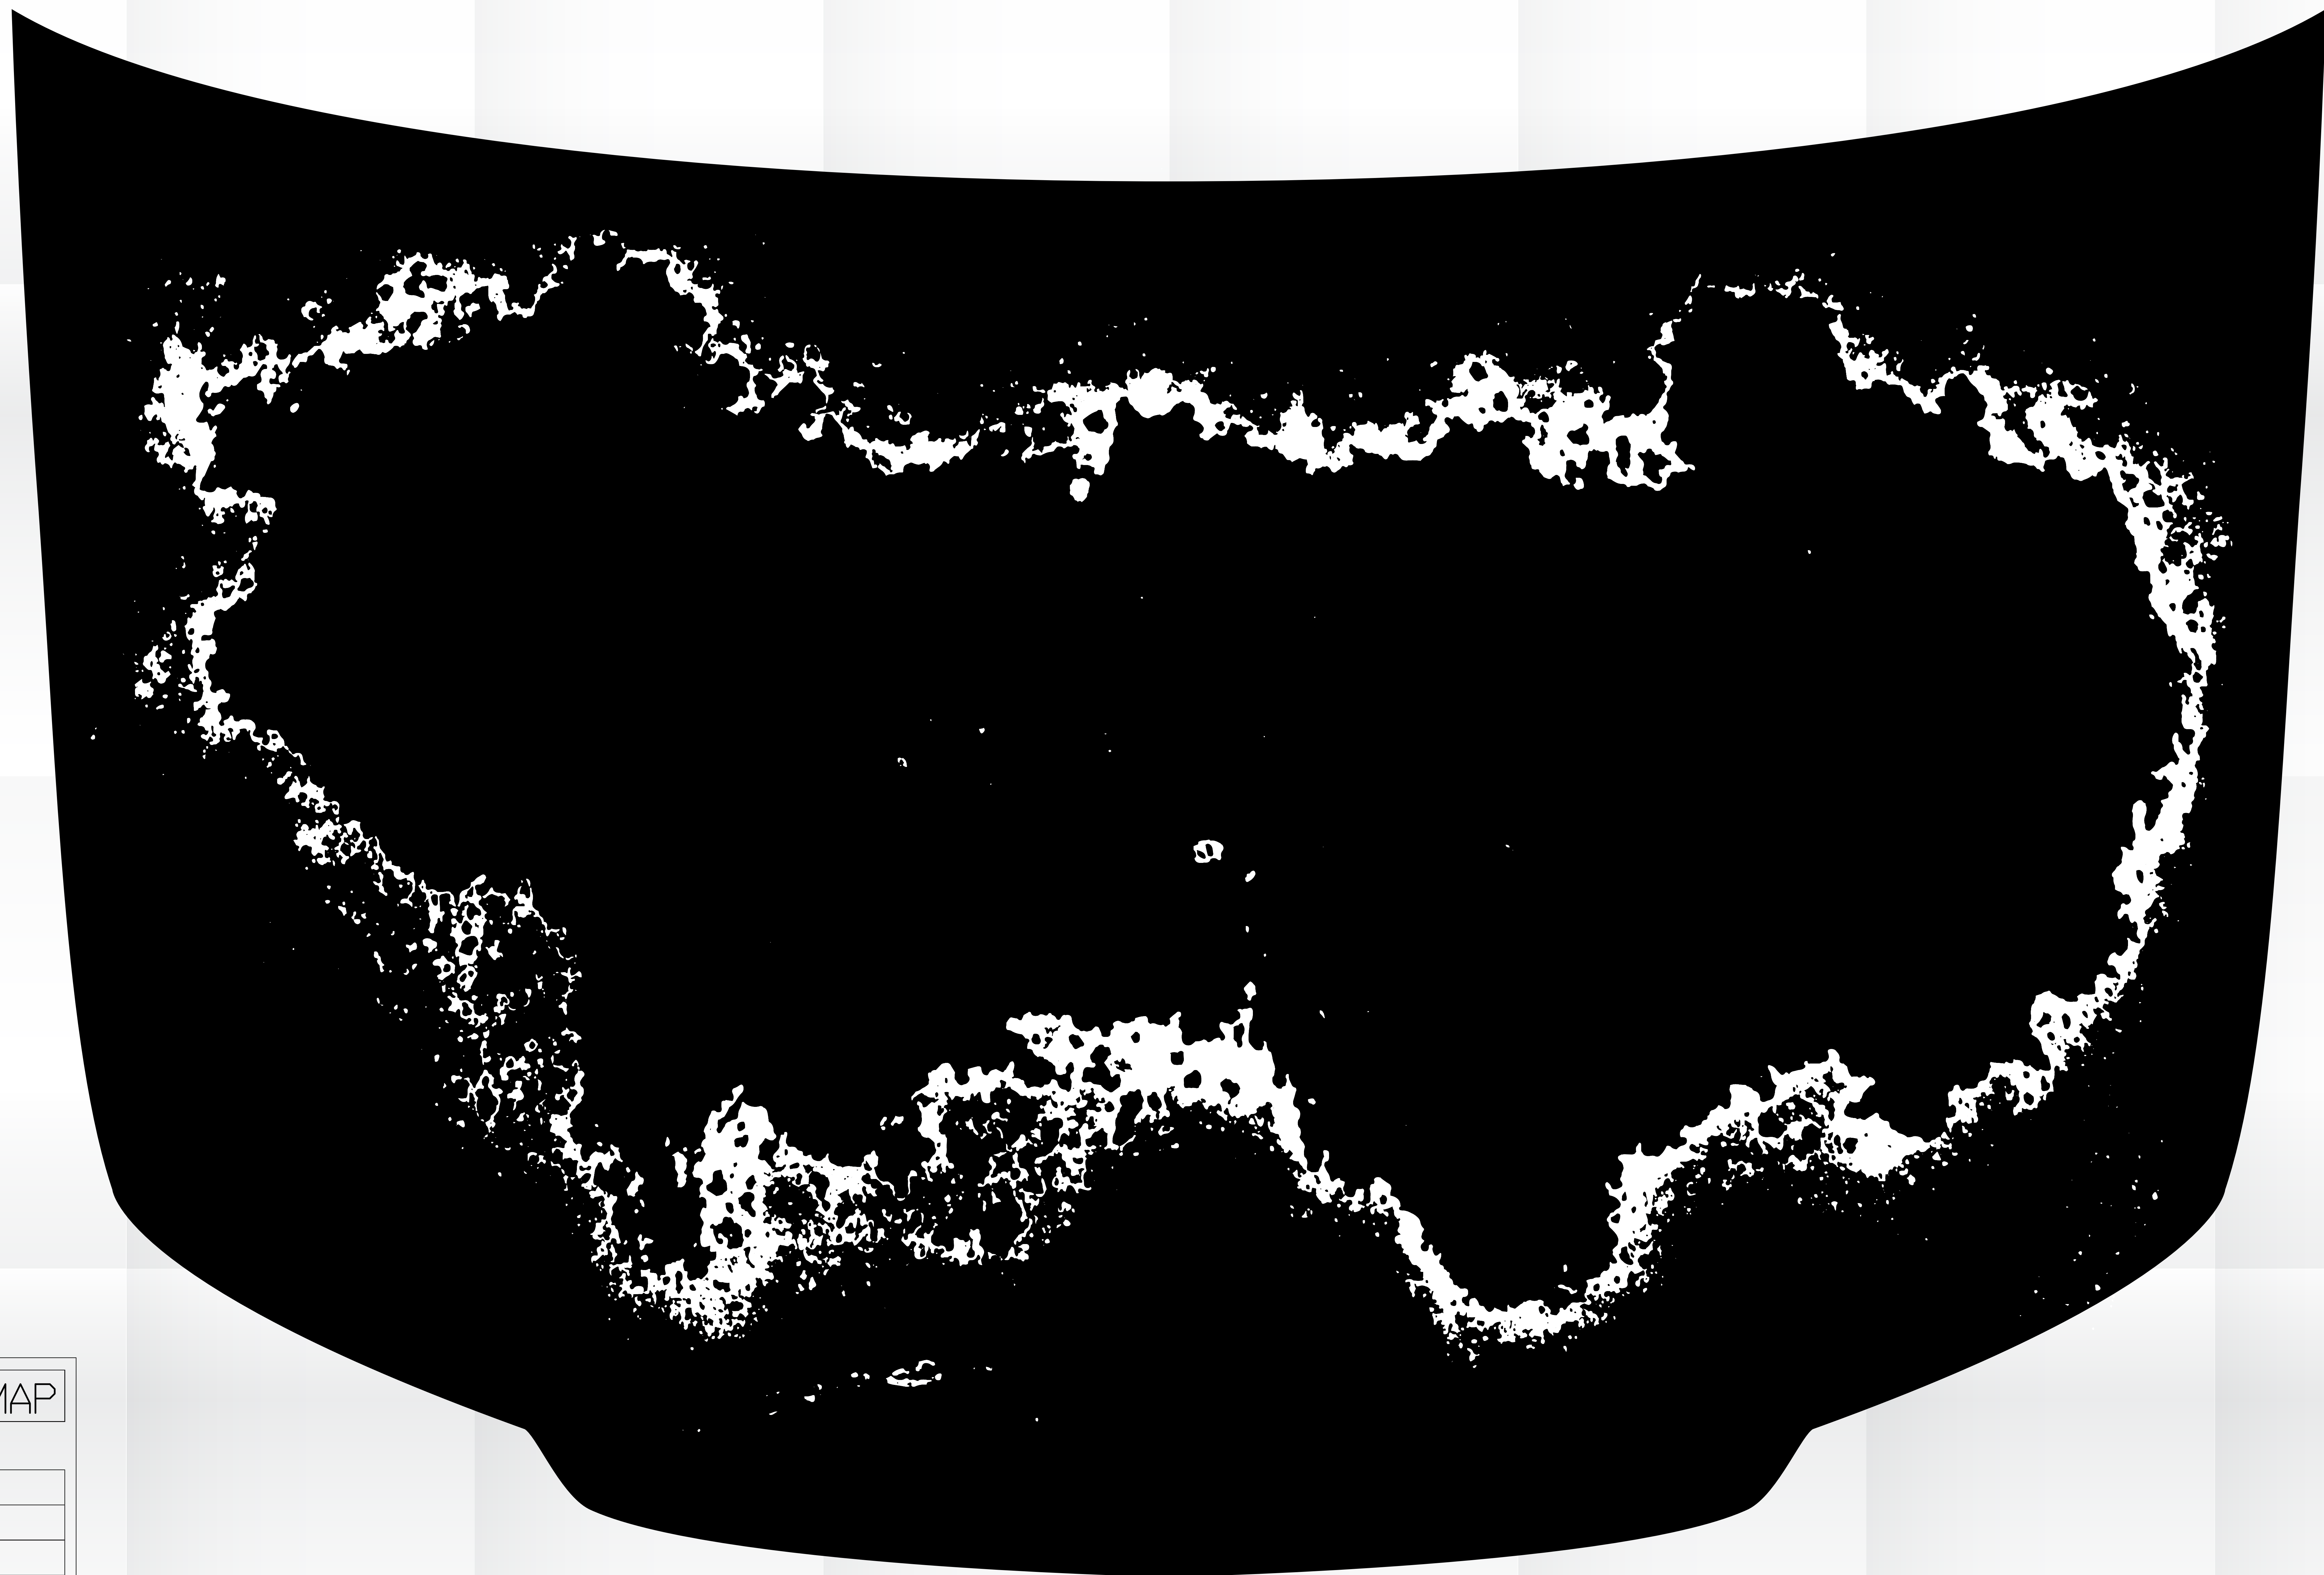

RUSTY MAP	
MODEL	Punto SX
BRAND	Fiat
SCALE	1:2
AUTHOR	Mathieu Tremblin
DATE	2008